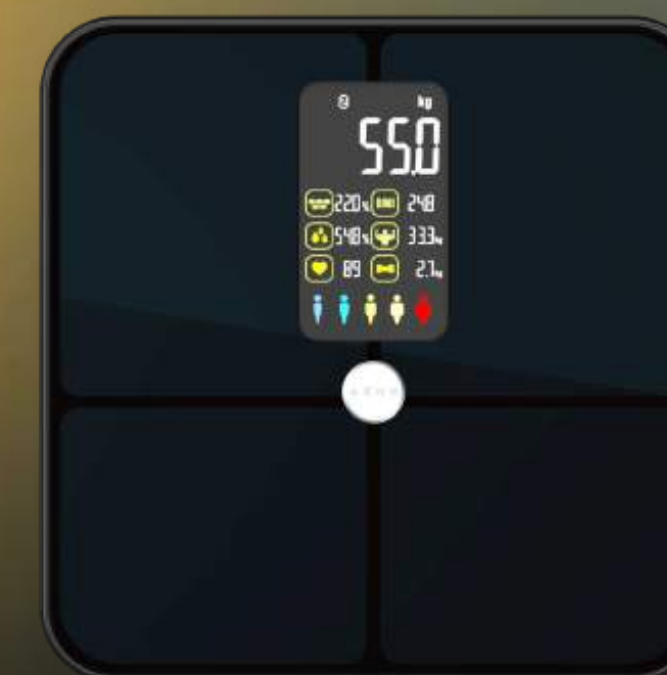

Operate via user-friendly AENO app

Advanced body composition analyzer: 16 metrics

Large informative color screen

Perfect weight control assistant: weight change chart

AENO Smart Body Scales product range

BS1S