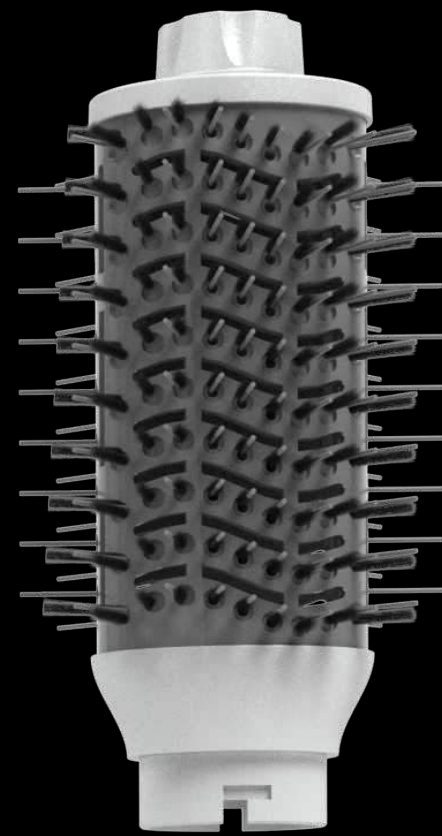

soft volumizing
brush