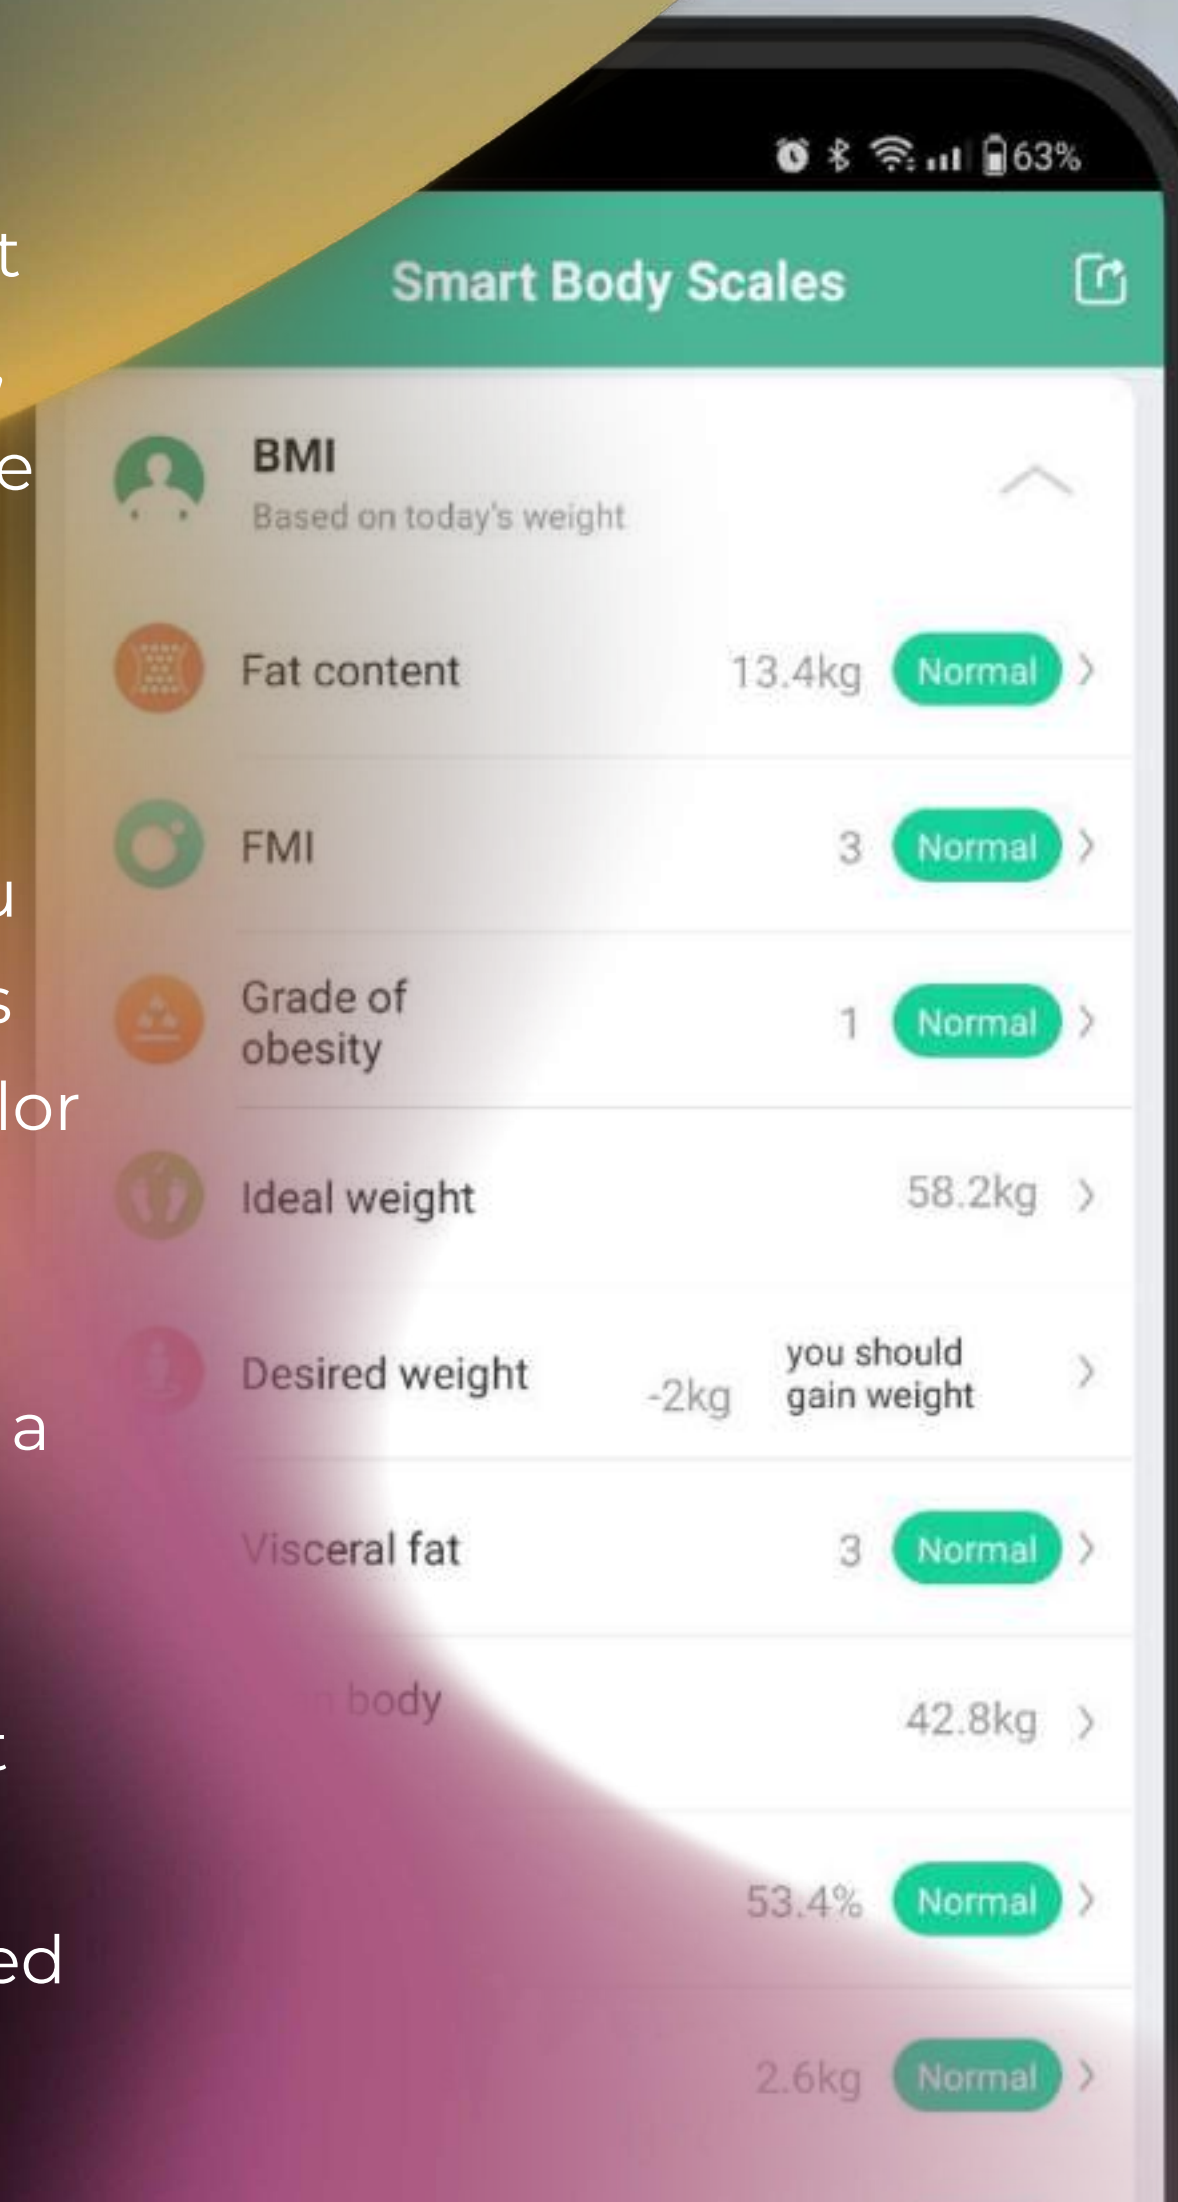

Smart Body Scales

AENO BS1S

Smart Body Scales BS1S connects seamlessly to the user-friendly AENO app, making it simple to sync your data and access detailed health insights. Track 15 essential body metrics, including Weight, BMI, Body Fat Rate, Muscle Mass, Body Fat Index, Fat Mass, Obesity Level, Ideal Weight, Weight Control, Visceral Fat Index, Weight without Fat, Body Water, Bone Mass, Protein Rate, BMR, and Metabolic Age. This holistic analysis empowers you to make informed decisions about your health and wellness.

Stay motivated with the dynamic weight change chart, which allows you to visualize your progress over time. The automated metabolism analysis feature provides insights into your body's metabolic rate, helping you tailor your diet and exercise routines for optimal results.

Designed for all body types, the AENO Smart Body Scales BS1S supports a high load capacity of up to 180kg. Its high-precision sensors measure in 100g increments, ensuring accurate and consistent readings every time. The scale accommodates up to 10 user profiles plus one guest, making it perfect for families and shared living spaces.

The large, bright LED display offers exceptional clarity, while the tempered ITO glass surface is easy to clean and maintain.