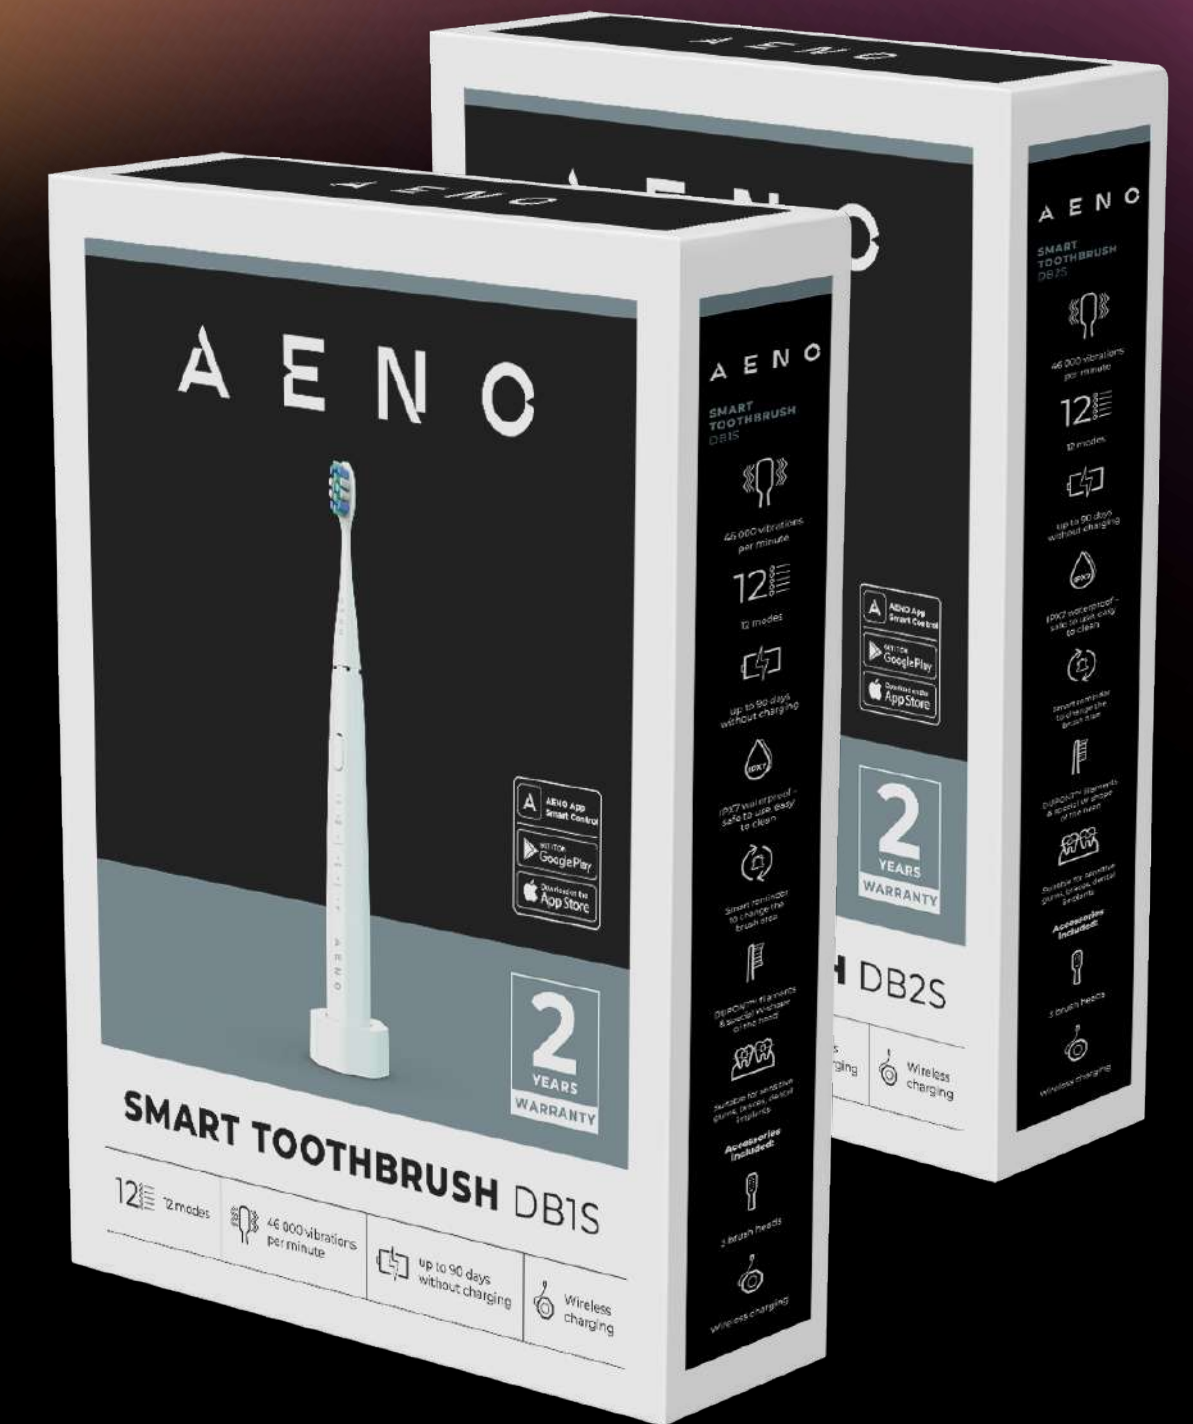

## DB1S | DB2S

● **Model**    **EAN**  
ADB0001S    5291485012021

- Suitable for sensitive gums, braces, dental implants
- Premium quality bristles: DUPONT filaments & special W-shape of the heads
- 4 handle modes + 8 SMART modes
- Smart reminder to change the brush area
- Battery level indication
- Anti-slip and soft-touch cover
- Brush heads with icons for easy identification

● **Model**    **EAN**  
ADB0002S    5291485012045

- Convenient wireless charging and storage station
- Long-life materials: color loss protection and metal rod
- Included: 3 brush heads, wireless charging station
- Smart App:
  - additional preset cleaning modes
  - precise settings
  - manual settings (time, intensity, frequency, speed)
  - brushing history and efficiency
  - brush head change notification
  - recommendations based on dental condition
  - real-time feedback on cleaning efficiency